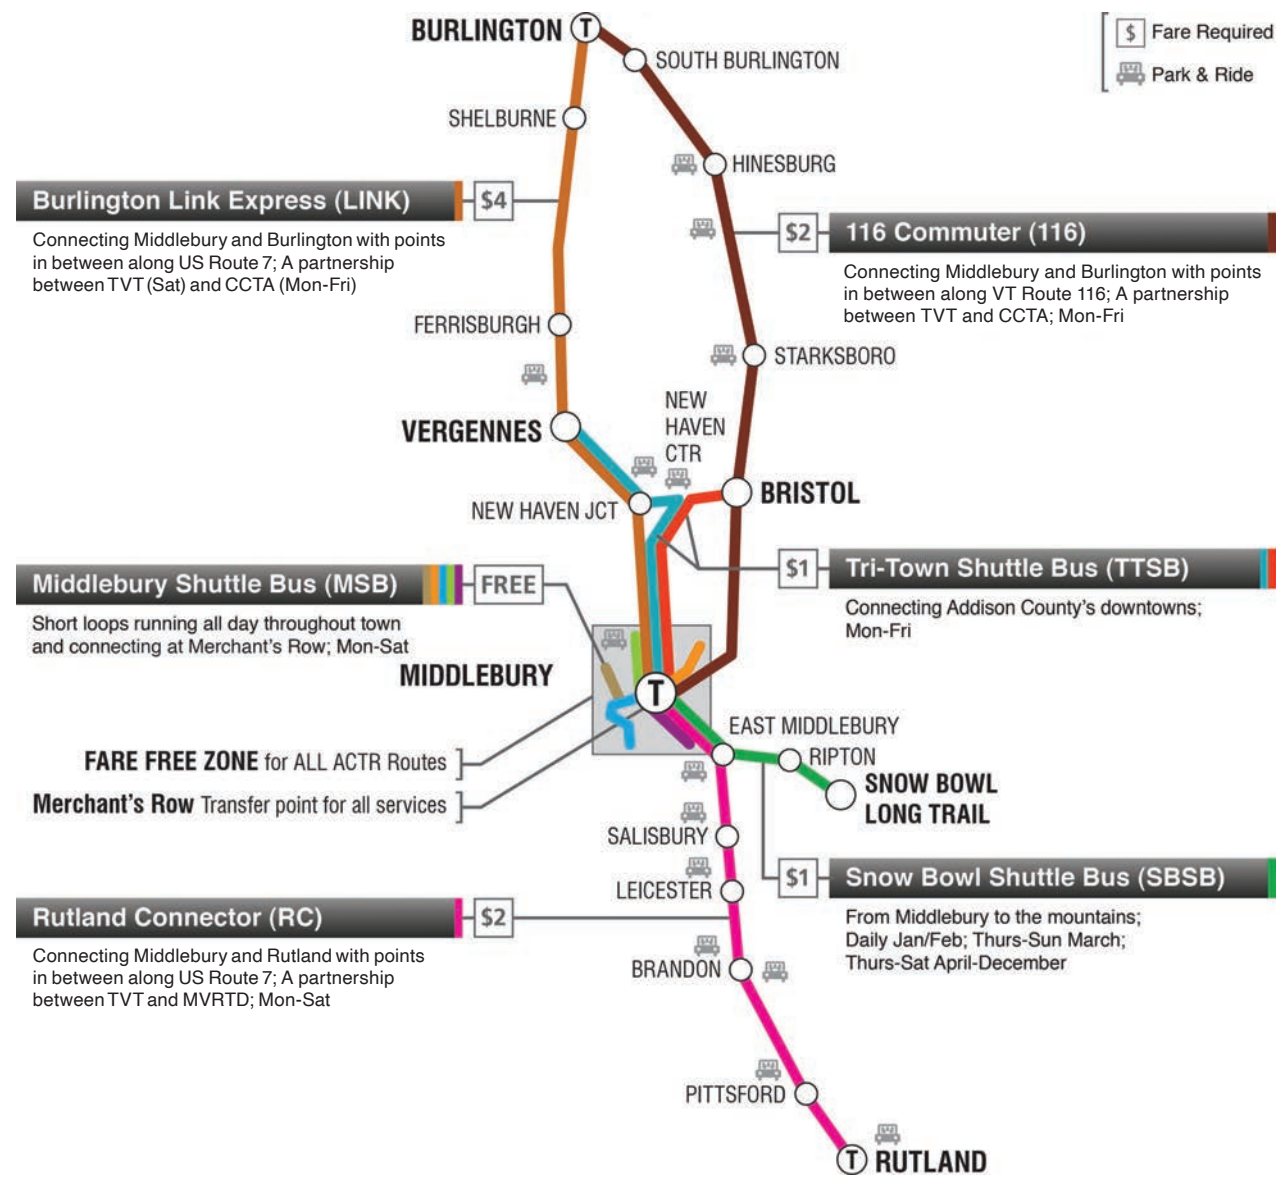

OTHER TRAVEL CHOICES

- **City-to-City Bus Service** - Connect to other counties and major cities: www.connectingcommuters.org
- **Amtrak** - Intercity passenger train service: www.amtrak.com
- **Good News Garage** - Offers affordable and reliable vehicles for purchase: **802-864-3667**

VOLUNTEER DRIVERS NEEDED

Earn generous mileage reimbursement while helping neighbors access healthcare and critical services. When you give a lift you'll get a lift because it feels good to help others. Please call: **802-388-2287** or email abuxton@trivalleytransit.org if you are interested in volunteering to drive.

ADDISON COUNTY MAPS OF BUS ROUTES AND DESIGNATED PARK & RIDE LOTS

DOWNLOAD GO! VERMONT AND TRANSIT TO STAY CONNECTED AND PLAN TRIPS.

Go Green and Earn Rewards when you choose to Carpool, Vanpool, Bus, Bike or Telecommute.

JOIN TODAY! FREE, EASY & FUN

For more transportation options, call TVT at **802-388-2287**, or Go! Vermont at **800-685-RIDE (7433)**.