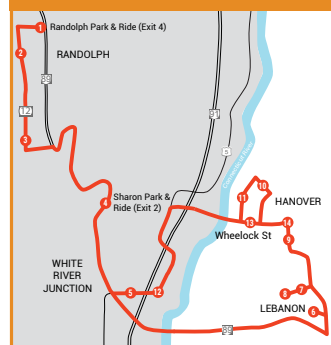

- **Adeega Baska Magaalo ilaa Magaalo** - Waxa uu isku xidhaa degmooyinka kale iyo magaalooyinka waa wayn, sida NYC, Boston ama Hartford, CT: www.connectingcommuters.org
- **Amtrak** - Tareenka rakaabka magaalada dhexdeeda, si loo jadwal looga samaysto: www.amtrak.com

TRI-VALLEY TRANSIT SYSTEM MAP COMMUNITY TRANSPORTATION FOR EVERYONE

- ROUTES**
- 89er South
 - 89 North
 - River Route
 - 2nd Friday Shopper
 - Randolph Shopper
 - Saturday Shopper
 - Randolph Circulator
 - Bradford Circulator

RIVER ROUTE [COMMUTER]

BETWEEN WELLS RIVER, WHITE RIVER JCT, LEBANON & HANOVER

89ER [COMMUTER]

BETWEEN RANDOLPH, WRJ, LEBANON & HANOVER

SOO DEJISO GO! VERMONT IYO SAFARKA SI AAD UGU XIDHNAATO OO U QORSHAYSO SAFARADA.