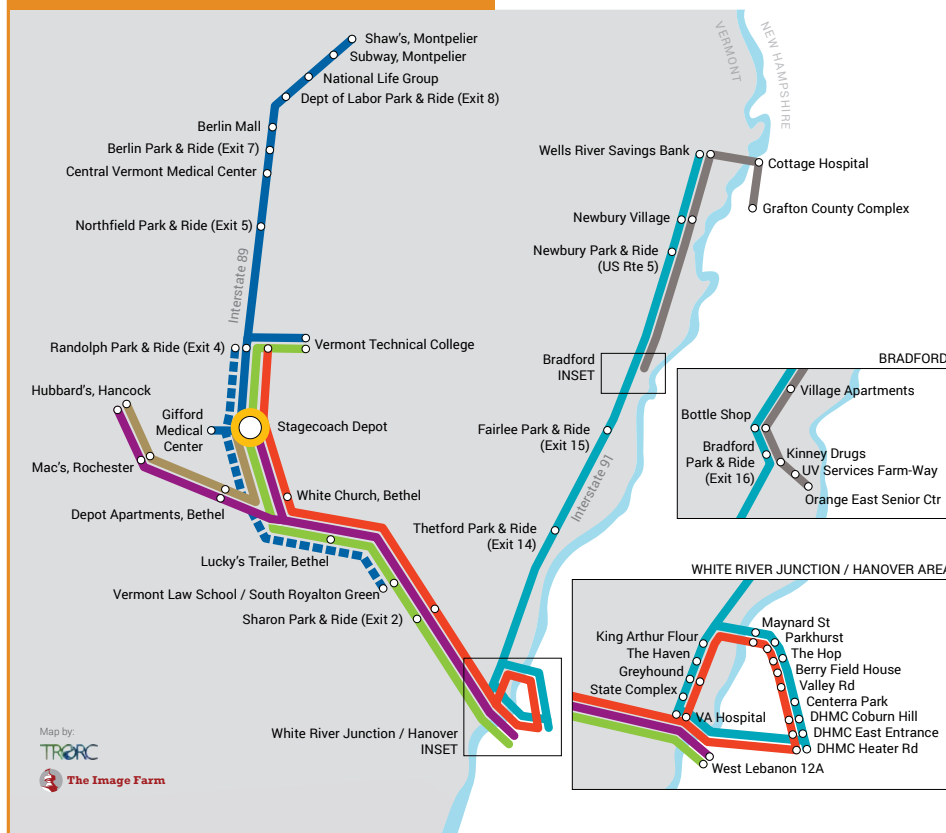

- **Adeega Baska Magaalo ilaa Magaalo** - Waxa uu isku xidhaa degmooyinka kale iyo magaalooyinka waa wayn, sida NYC, Boston ama Hartford, CT: www.connectingcommuters.org
- **Amtrak** - Tareenka rakaabka magaalada dhexdeeda, si loo jadwal looga samaysto: www.amtrak.com

RAACIDA GURIGA LA DAMAANA QAADAY

Haddii ay wax soo baxaan oo aad u baahato inaad guriga gaadho, Tag! Vermont waxay magdhabi doonaa kharashyada safarkaaga, ilaa \$70: www.connectingcommuters.org

KHARIIDADAHA DEGMOOYINKA ORANGE & NORTHERN WINDSOR KHARIIDADAHA JIDADKA BASKA

TRI-VALLEY TRANSIT SYSTEM MAP COMMUNITY TRANSPORTATION FOR EVERYONE

- ROUTES**
- 89er South
 - 89 North
 - River Route
 - 2nd Friday Shopper
 - Randolph Shopper
 - Saturday Shopper
 - Randolph Circulator
 - Bradford Circulator

RIVER ROUTE [COMMUTER]

BETWEEN WELLS RIVER, WHITE RIVER JCT, LEBANON & HANOVER

89ER [COMMUTER]

BETWEEN RANDOLPH, WRJ, LEBANON & HANOVER

SOO DEJISO GO! VERMONT IYO SAFARKA SI AAD UGU XIDHNAATO OO U QORSHAYSO SAFARADA.