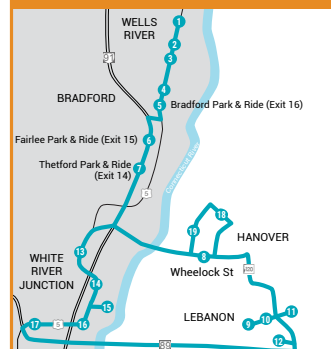

- **Adeega Baska Magaalo ilaa Magaalo** - Waxa uu isku xidhaa degmooyinka kale iyo magaalooyinka waa wayn, sida NYC, Boston ama Hartford, CT: www.connectingcommuters.org
- **Amtrak** - Tareenka rakaabka magaalada dhexdeeda, si loo jadwal looga samaysto: www.amtrak.com

RAACIDA GURIGA LA DAMAANA QAADAY

Haddii ay wax soo baxaan oo aad u baahato inaad guriga gaadho, Tag! Vermont waxay magdhabi doonaa kharashyada safarkaaga, ilaa \$70: www.connectingcommuters.org

KHARIIDADAHA DEGMOOYINKA ORANGE & NORTHERN WINDSOR KHARIIDADAHA JIDADKA BASKA

TRI-VALLEY TRANSIT SYSTEM MAP COMMUNITY TRANSPORTATION FOR EVERYONE

- ROUTES**
- 89er South
 - 89 North
 - River Route
 - 2nd Friday Shopper
 - Randolph Shopper
 - Saturday Shopper
 - Randolph Circulator
 - Bradford Circulator

RIVER ROUTE [COMMUTER]

BETWEEN WELLS RIVER, WHITE RIVER JCT, LEBANON & HANOVER

89ER [COMMUTER]

BETWEEN RANDOLPH, WRJ, LEBANON & HANOVER

SOO DEJISO GO! VERMONT IYO SAFARKA SI AAD UGU XIDHNAATO OO U QORSHAYSO SAFARADA.