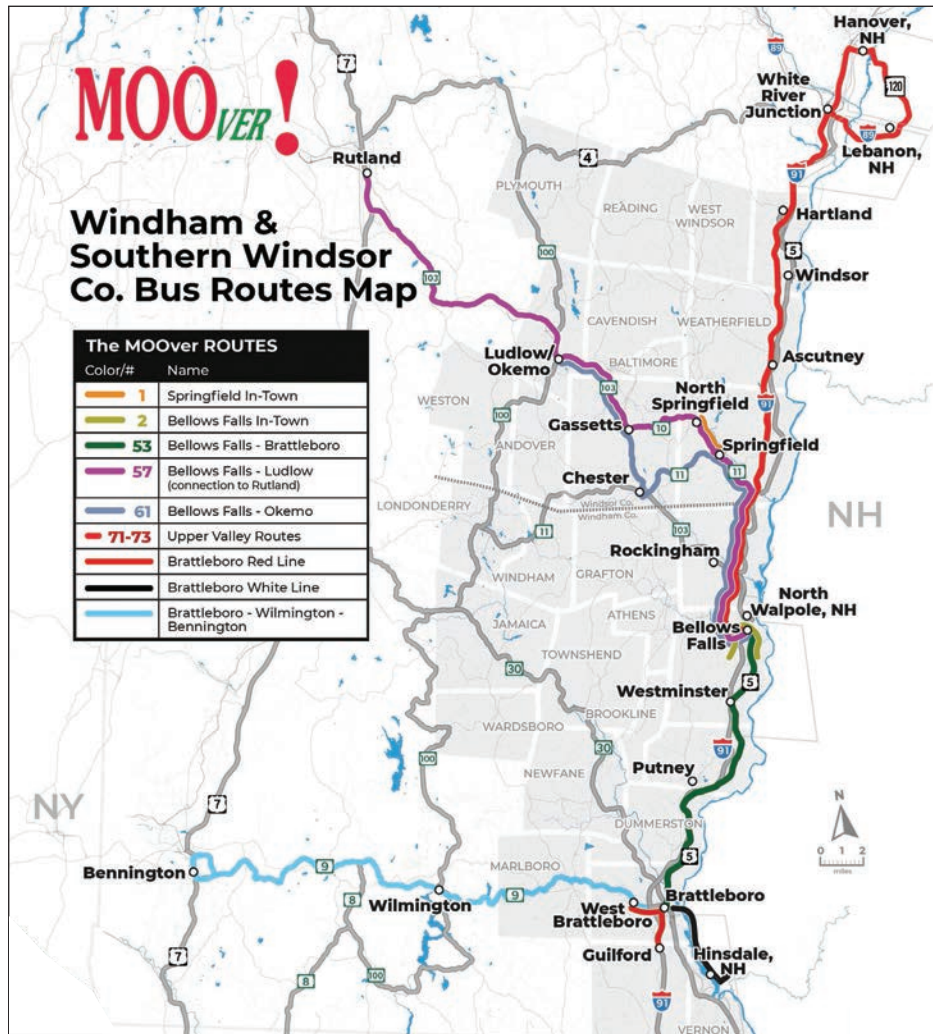

MACHAGUO MENGINE YA USAFIRI

- **Huduma ya City-to-City Bus:** Kuunganishwa na kaunti nyingine na miji mikuu, kama vile NYC, Boston au Hartford, CT: www.connectingcommuters.org
- **Amtrak:** Huduma ya treni ya abiria kati ya Essex Junction na Washington, DC, inahudumia Randolph, White River Junction, Windsor, Claremont na Bellows Falls. Kwa ratiba za treni: Z www.amtrak.com/vermonter-train
- **Concord Coach lines:** Huduma ya kati ya mji inapatikana katika Littleton, NH: www.concordcoachlines.com
- **Greyhound:** www.greyhound.com
- **Dartmouth Coach:** www.dartmouthcoach.com

UHAKIKA WA SAFARI YA KWENDA NYUMBANI

Ikiwa jambo fulani litokeapo na unahitaji kufika nyumbani, Go! Vermont itafidia gharama zako za usafiri, hadi $70: www.connectingcommuters.org

RAMANI ZA KAUNTI ZA WINDHAM & WINDSOR KUSINI ZA NJIA ZA BASI

PAKUA GO! VERMONT NA TRANSIT ILI UENDELEE KUUNGANISHWA NA KUPANGA SAFARI.

Linda Mazingira na Upate Zawadi unapochagua kusafiri kwa kutumia Gari Moja na Watu Wengine, Basi, Baiskeli au Kufanyia kazi nyumbani.

JIUNGE LEO! BILA MALIPO, RAHISI & YA KUFURAHISHA

Kwa chaguo zaidi za usafiri, pigia simu The MOOver kwa 802-460-7433, au Go! Vermont kwa 800-685-RIDE (7433).