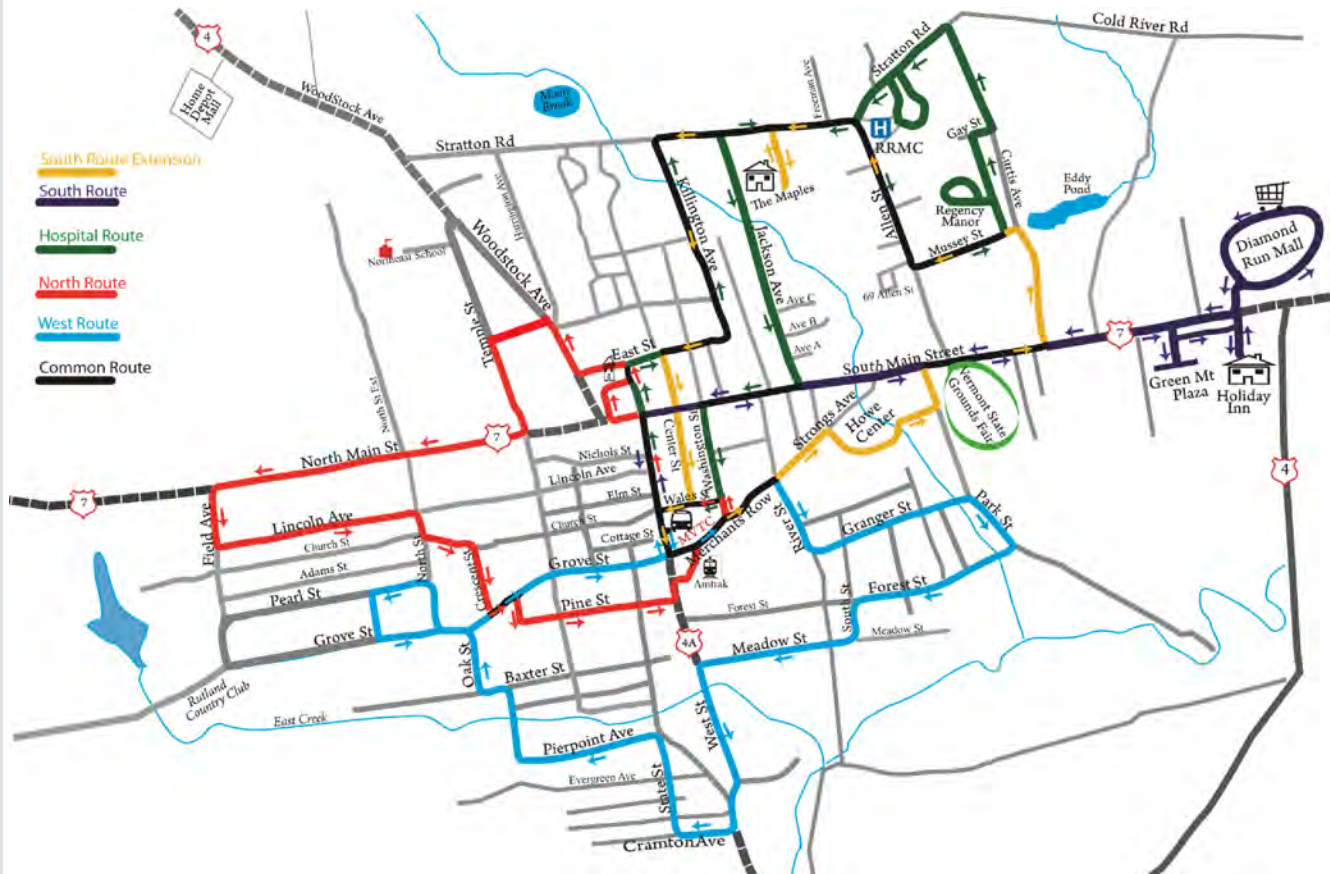

RAACIDA GURIGA LA DAMAANA QAADAY

Haddii ay wax soo baxaan oo aad u baahato inaad guriga gaadho, Tag! Vermont waxay magdhabi doonaa kharashyada safarkaaga ilaa $70: www.connectingcommuters.org

Shuraakada Barnaamijka

Rutland Area Arc: 802-775-1370
Bridges & Beyond: 802-747-3710
Castleton Community Seniors: 802-468-3093
One-2-One: 802-774-8179
Southwestern Vermont Gollaha Gabowga: 802-786-5990

EVERYBODY RIDES

Everybody Rides waa adeega gaadiidka bilaashka ah ee dadka waa wayn iyo dadka naafada ah gudaha Degmada Rutland.

U qalmida Barnaamijka

Raacayasha 60 sanadood jirka ah ama ka wayn iyo/ama ku la nool Xeerka Naafada maraynka (ADA) naafanimada la qeexo, oo degen gudaha Degmada Rutland. Si loo go'aamiyo u qalmida oo loo bilaabo raacida, soowac hal ka mid ah Shuraakada barnaamijka.

Raacida La oggol yahay

Daryeelka Muhiimka ah ee aan ahayn Medicaid
Cuntooyinka Caafimaadka aan Medicaid ahayn & Barnaamijyada Cuntooyinka Adeegyada Qofka Wayn ee Maalinta
Wax iibsiga
Xirfadaha
Bulsheed
Fayo qabka

KHARIIDADAHA DEGMADDA RUTLAND EE JIDADKA BASKA IYO BAARIYADA LOO QOONDEEYAY & GOOBAHA LAGA SOO RAACO

SOO DEJISO GO! VERMONT IYO SAFARKA SI AAD UGU XIDHNAATO OO U QORSHAYSO SAFARADA.

Cagaar noqo oo Shaqayso Abaal marin marka aad doorato Baabuurka la wada raac, Gaadhiga qafilan ee la wada raano, Baska, Baaskiilka ama Shaqayn joogida guriga onlayn ahaan.

KU BIIR MAANTA! BILAASH, FUDUD & MAAD AH

Doorashooyinka macluumaadka dheeraadka ah, soo wac The Bus lambarka 802-773-3244, ama Booqo! Vermont lambarka 800-685-RIDE (7433).